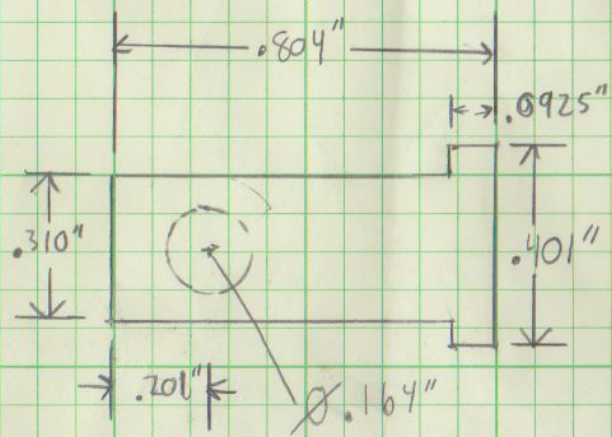

AR-15 Bolt Cam Pin 2.5 X Scale

AR-180 Bolt Cam Pin