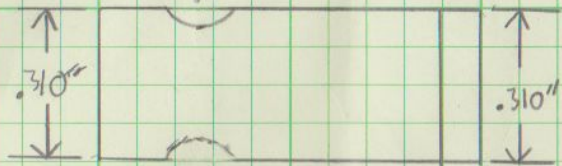

AR-15 Bolt Cam Pin 2.5 X Scale

AR-180 Bolt Cam Pin